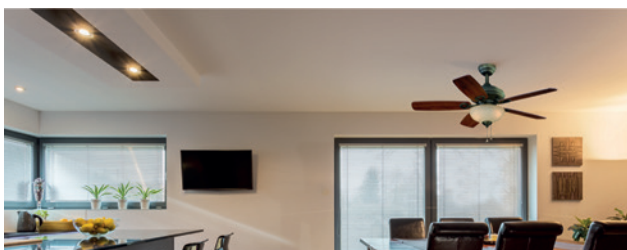

ADDITIONAL INFORMATION

Blades:	MDF Blades
Blade Pitch :	12°
Installation:	Down Rod Only
Down Rod:	1/2*6"
Max Ceiling Angle:	18°
Lead Wire:	20"
Reverse Airflow:	Yes

LIGHT SOURCE

Number of Lamps:	2
Light Bulb Usage:	E27 Base (not included)
Capacitor:	3.5UF/280V+5+6UF/250V
Control:	Pull chain
Switch Housing Cap:	Included