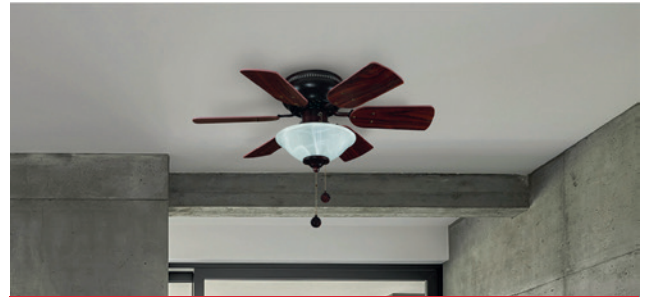

ADDITIONAL INFORMATION

Blades: MDF Blades
 Blade Pitch : 10°
 Installation: Hugger
 Down Rod: No
 Max Ceiling Angle: 18°
 Lead Wire: 20"
 Reverse Airflow: Yes

LIGHT SOURCE

Number of Lamps: 2
 Light Bulb Usage: E27 Base (not included)
 Capacitor: 1.5+25.UF/250V
 Control: Pull chain
 Switch Housing Cap: Included