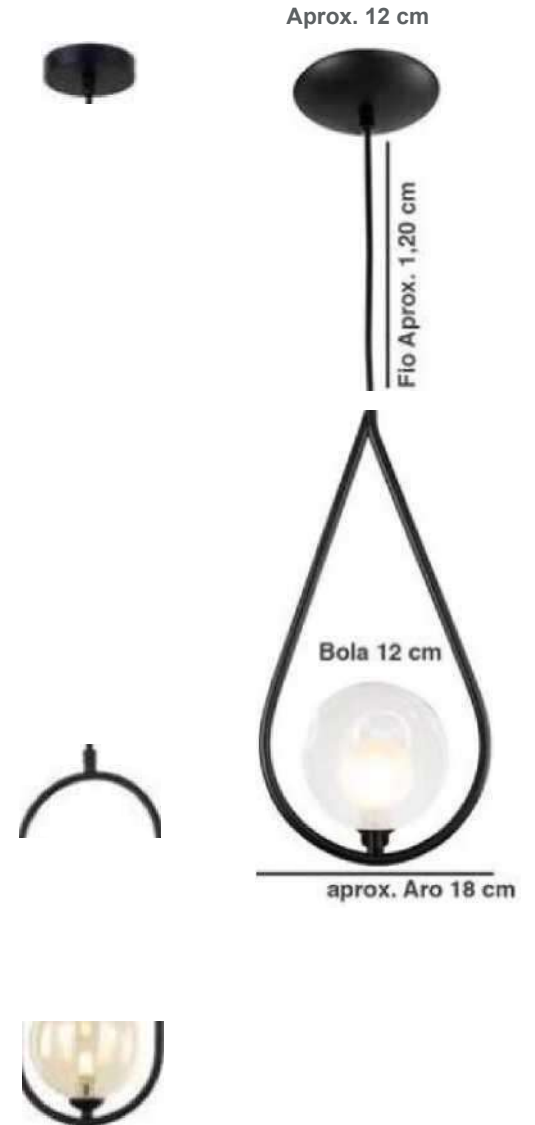

OPTION 2: curved wood/bamboo instead of metal