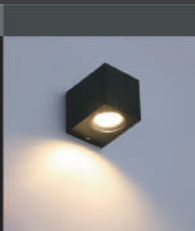

# LightSource

LightSource

LightSourceAIR

GENOVA

HD HOME DELIGHT

**00094-100W-60K**

**100W LED STREET LAMP WITH PHOTOCELL**

100W 10000LM 6000K 90-305V 50-60HZ SMD 2835LED CHIP IP65 CRI>70 PF>0.5 110° 50,000HRS GREY FINISHED ALUMINIUM+PC MATERIAL DRIVER INCLUDED SURGE 4KV 483MM\*173MM\*75MM